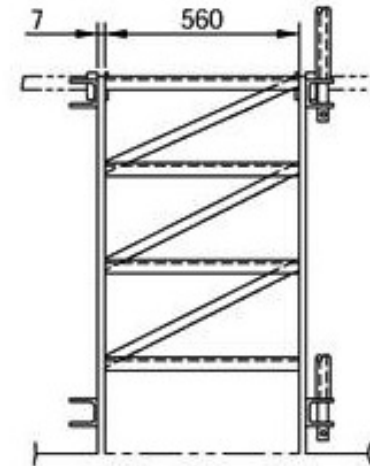

Model	Description	H (mm)	L (mm)	Weight(kgs)
B	Aluminum Bulwark Ladder	1100	1340	28
		1200	1470	29